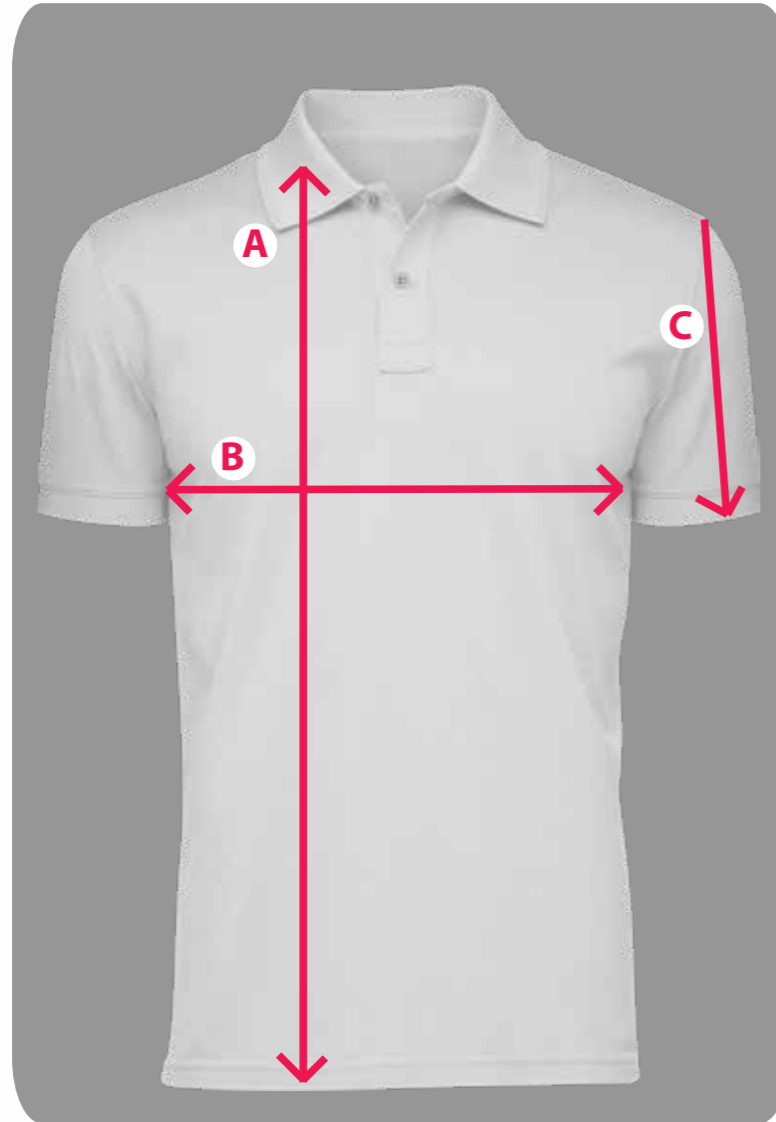

# POLO SHIRT WOMAN

		XS	S	M	L	XL	2XL	3XL
<b>A</b>	<b>BODY LENGHT</b>	<b>61</b>	<b>63</b>	<b>65</b>	<b>67</b>	<b>69</b>	<b>71</b>	<b>73</b>
<b>B</b>	<b>CHEST WIDTH</b>	<b>44</b>	<b>46</b>	<b>48</b>	<b>50</b>	<b>52</b>	<b>54</b>	<b>56</b>
<b>C</b>	<b>SLEEVE LENGHT</b>	<b>12</b>	<b>12</b>	<b>13</b>	<b>13</b>	<b>13</b>	<b>14</b>	<b>14</b>

**SPORT**

The measurements given in above tabloid are to be considered as general measures in centimeter.