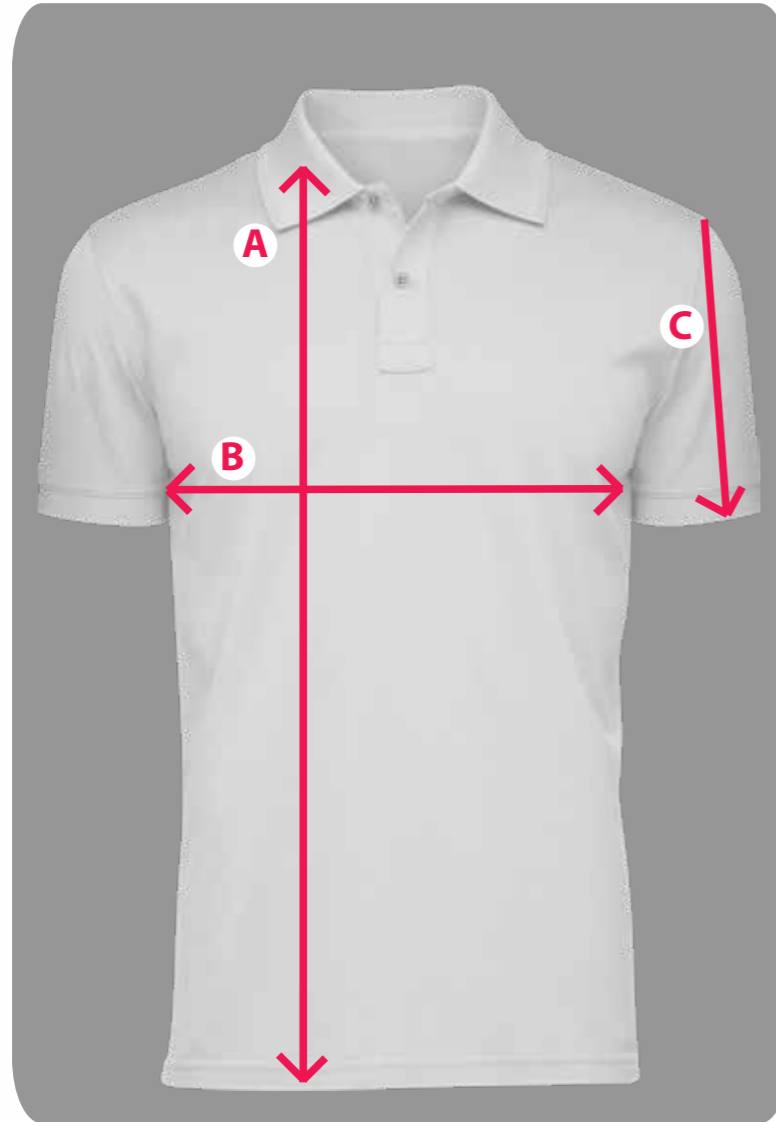

POLO SHIRT MAN

		S	M	L	XL	2XL	3XL
A	BODY LENGHT	72	74	76	78	80	82
B	CHEST WIDTH	49	52	55	58	61	64
C	SLEEVE LENGHT	17	18	18	19	20	20

SPORT

The measurements given in above tabloid are to be considered as general measures in centimeter.